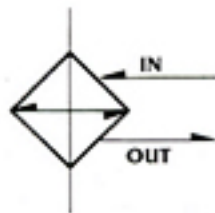

Oil Cooler 油壓冷卻器

選購指南 HOW TO ORDER

RV

系列編號
SERIES
NUMBER

性能表 SPECIFICATION

型式 MODEL	尺寸 LxHxD	WATER PORTS	OIL PORTS	定格流量 RATED FLOW ℓ/min
AOR-60L	465x120x89.1	3/4 PT	3/4 PT	60
AOR-100L	540x120x114.3	3/4 PT	3/4 PT	100
AOR-150L	580x170x139.8	3/4 PT	1 1/4 PT	150
AOR-250L	800x170x139.8	3/4 PT	1 1/4 PT	250
AOR-350L	1205x170x139.8	3/4 PT	1 1/4 PT	350
AOR-600L	1225x196x165.2	1 1/2 PT	2 PT	600
AOR-800L	1725x196x165.2	1 1/2 PT	2 PT	800
AOR-1000L	2140x196x165.2	1 1/2 PT	2 PT	1000