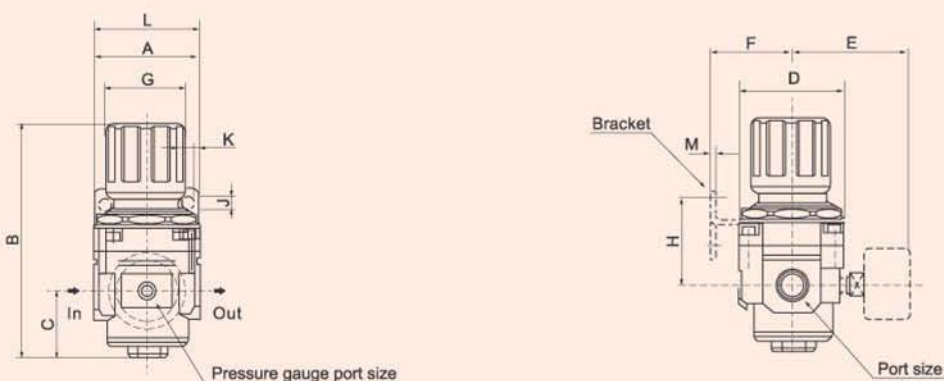

Dimension

Model	Port size	A	B	C	D	E	F	G	H	J	K	L	M	P
AR1000	M5x0.8	30	61.5	11	25	26	25	28	30	4.5	6.5	40	2	20.5
AR2000	1/4"	40	95	17	40	56.8	30	34	45	5.4	15.4	55	2.3	33.5
AR2500	1/4"	53	102.5	25	48	60.8	30	34	44	5.4	15.4	55	2.3	33.5
AR3000	1/4", 3/8"	53	127.5	35	53	60.8	41	40	46	6.5	8	53	2.3	42.5
AR4000	3/8", 1/2"	70	149.5	37.5	70	65.5	50	54	54	8.5	10.5	70	2.3	52.5
AR4000-06	3/4"	75	154.5	40.5	70	69.5	50	66	56	8.5	10.5	70	2.3	52.5
AR5000	3/4", 1"	95	168	48	90	75.5	70	65.8	65.8	11	13	90	3.2	52.5